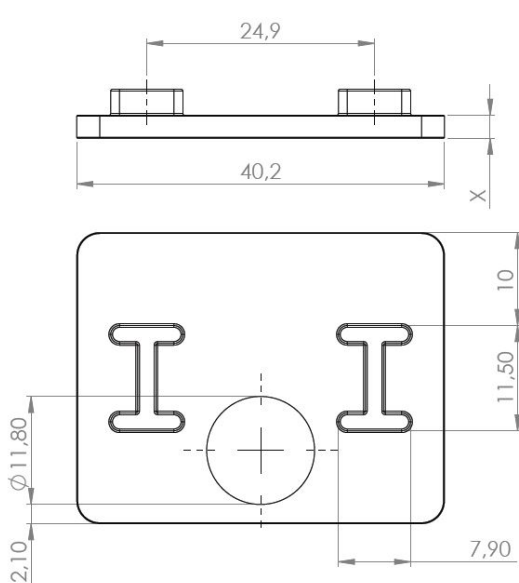

PRODUCT SHEET

Description:

Cushion "I" F/SS Clamp "Square BT", Glass 10mm (3,60mm), Black EPDM, For 22.10.723/724

Item number:

22.10.699-6

Units	Box	Carton	HS Code	Barcode
Pcs.	8	1000	4016930090	
				5704866513050