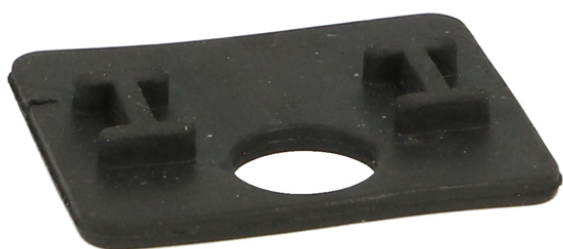

PRODUCT SHEET

Description:

Cushion "I" F/SS Clamp "Square BT", Glass 10mm (3,60mm), Black EPDM, For 22.10.723/724

Item number:

22.10.699-6

Units	Box	Carton	HS Code	Barcode
Pcs.	8	1000	4016930090	
				5704866513050